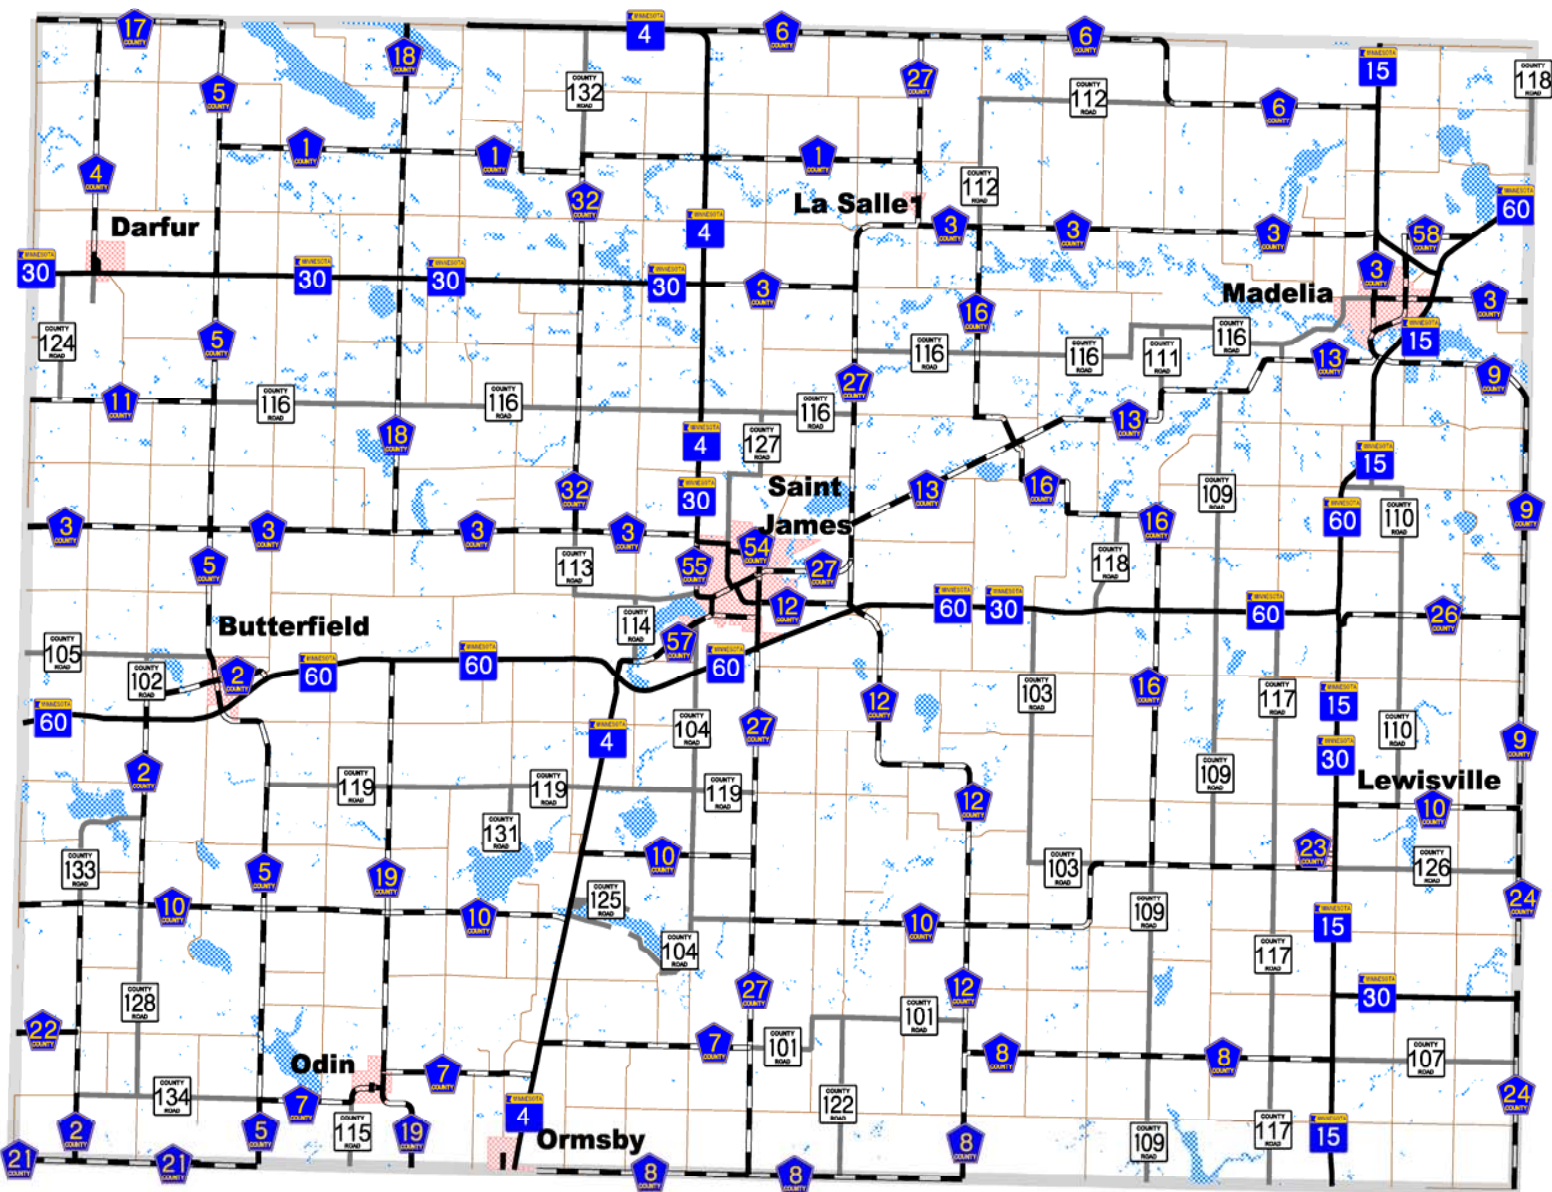

Watonwan County Road Map

- Interstate Highways
- United States Highways
- State Highways
- County State Aid Highways
- County Roads
- Township Roads
- Cities
- Lakes and Streams
- County Borders

Map prepared by: Tonya Rogers, GIS Specialist, MnDOT District 7
 Basemap by: MnDOT Office of Land Management
 Stored location: <http://hub.d7/GIS/gis.html>