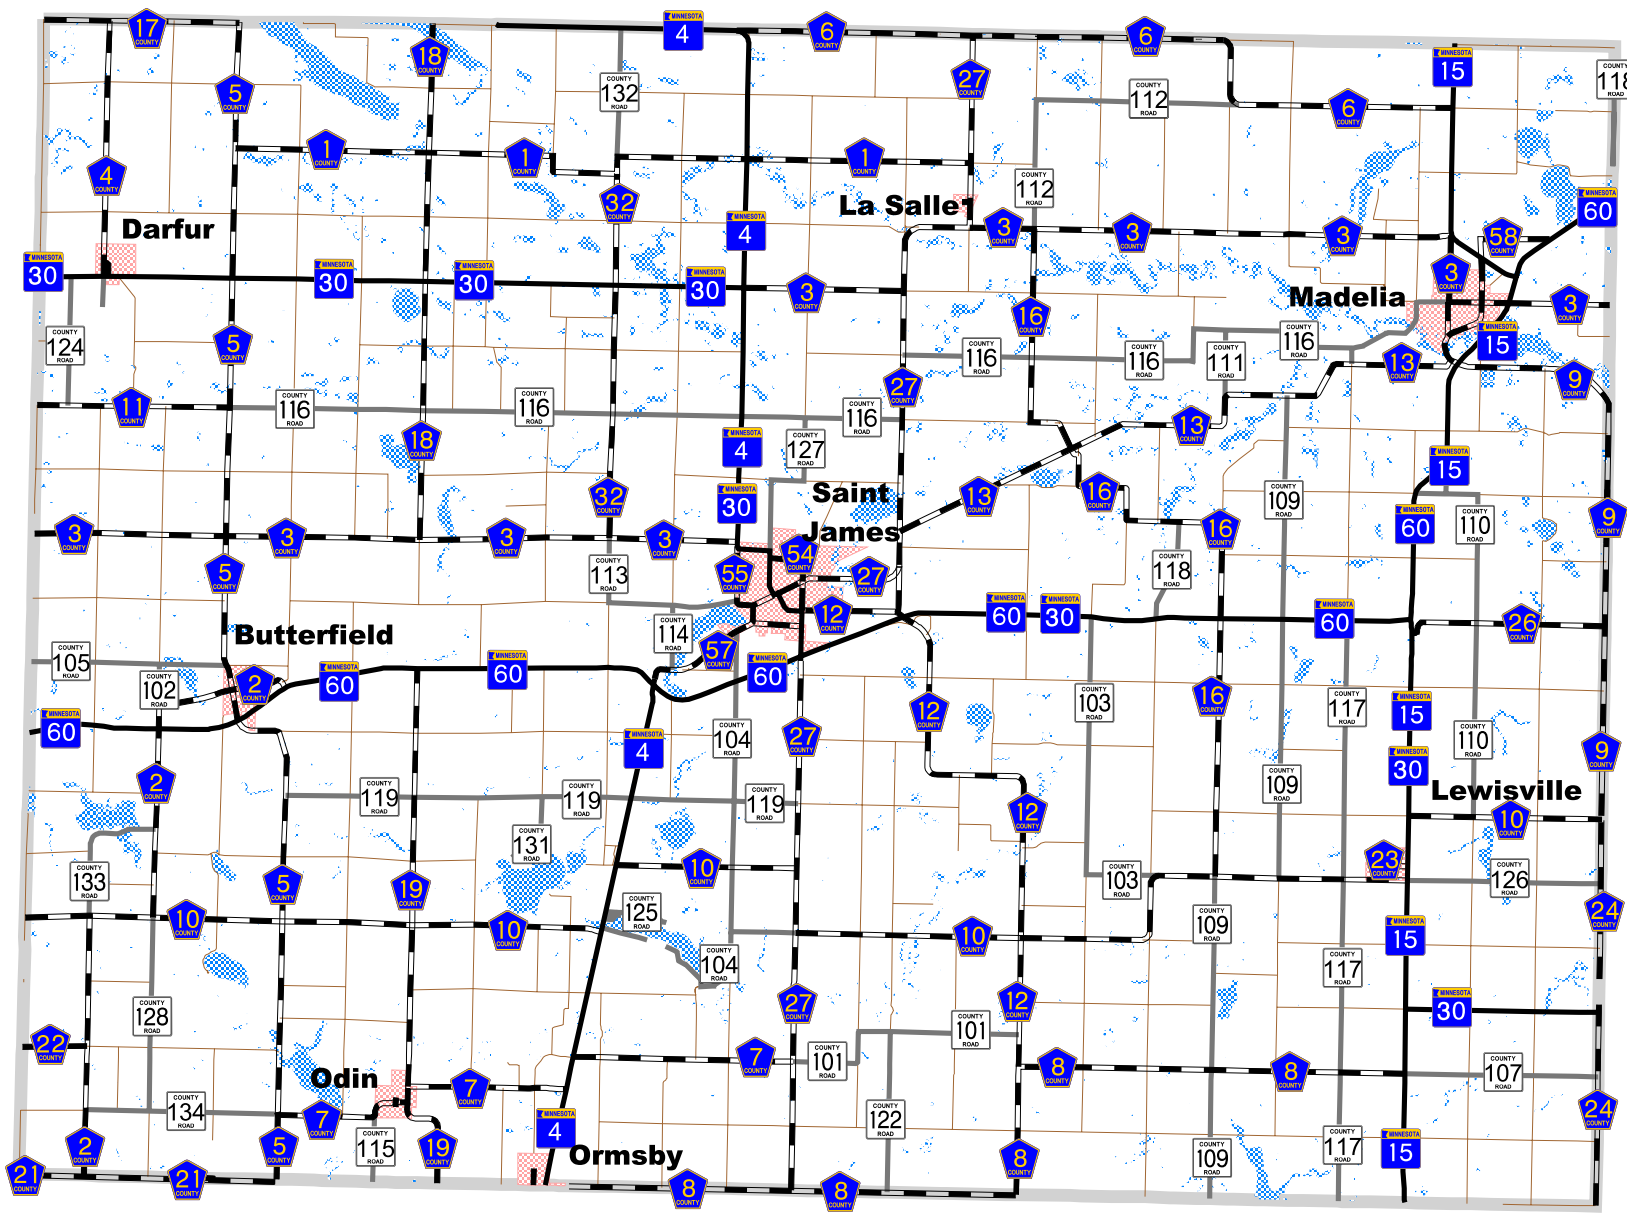

# Watonwan County Road Map

- Interstate Highways
- United States Highways
- State Highways
- County State Aid Highways
- County Roads
- Township Roads
- Cities
- Lakes and Streams
- County Borders

Map prepared by: Tonya Rogers, GIS Specialist, MnDOT District 7  
 Basemap by: MnDOT Office of Land Management  
 Stored location: <http://ihub.d7/GIS/gis.html>