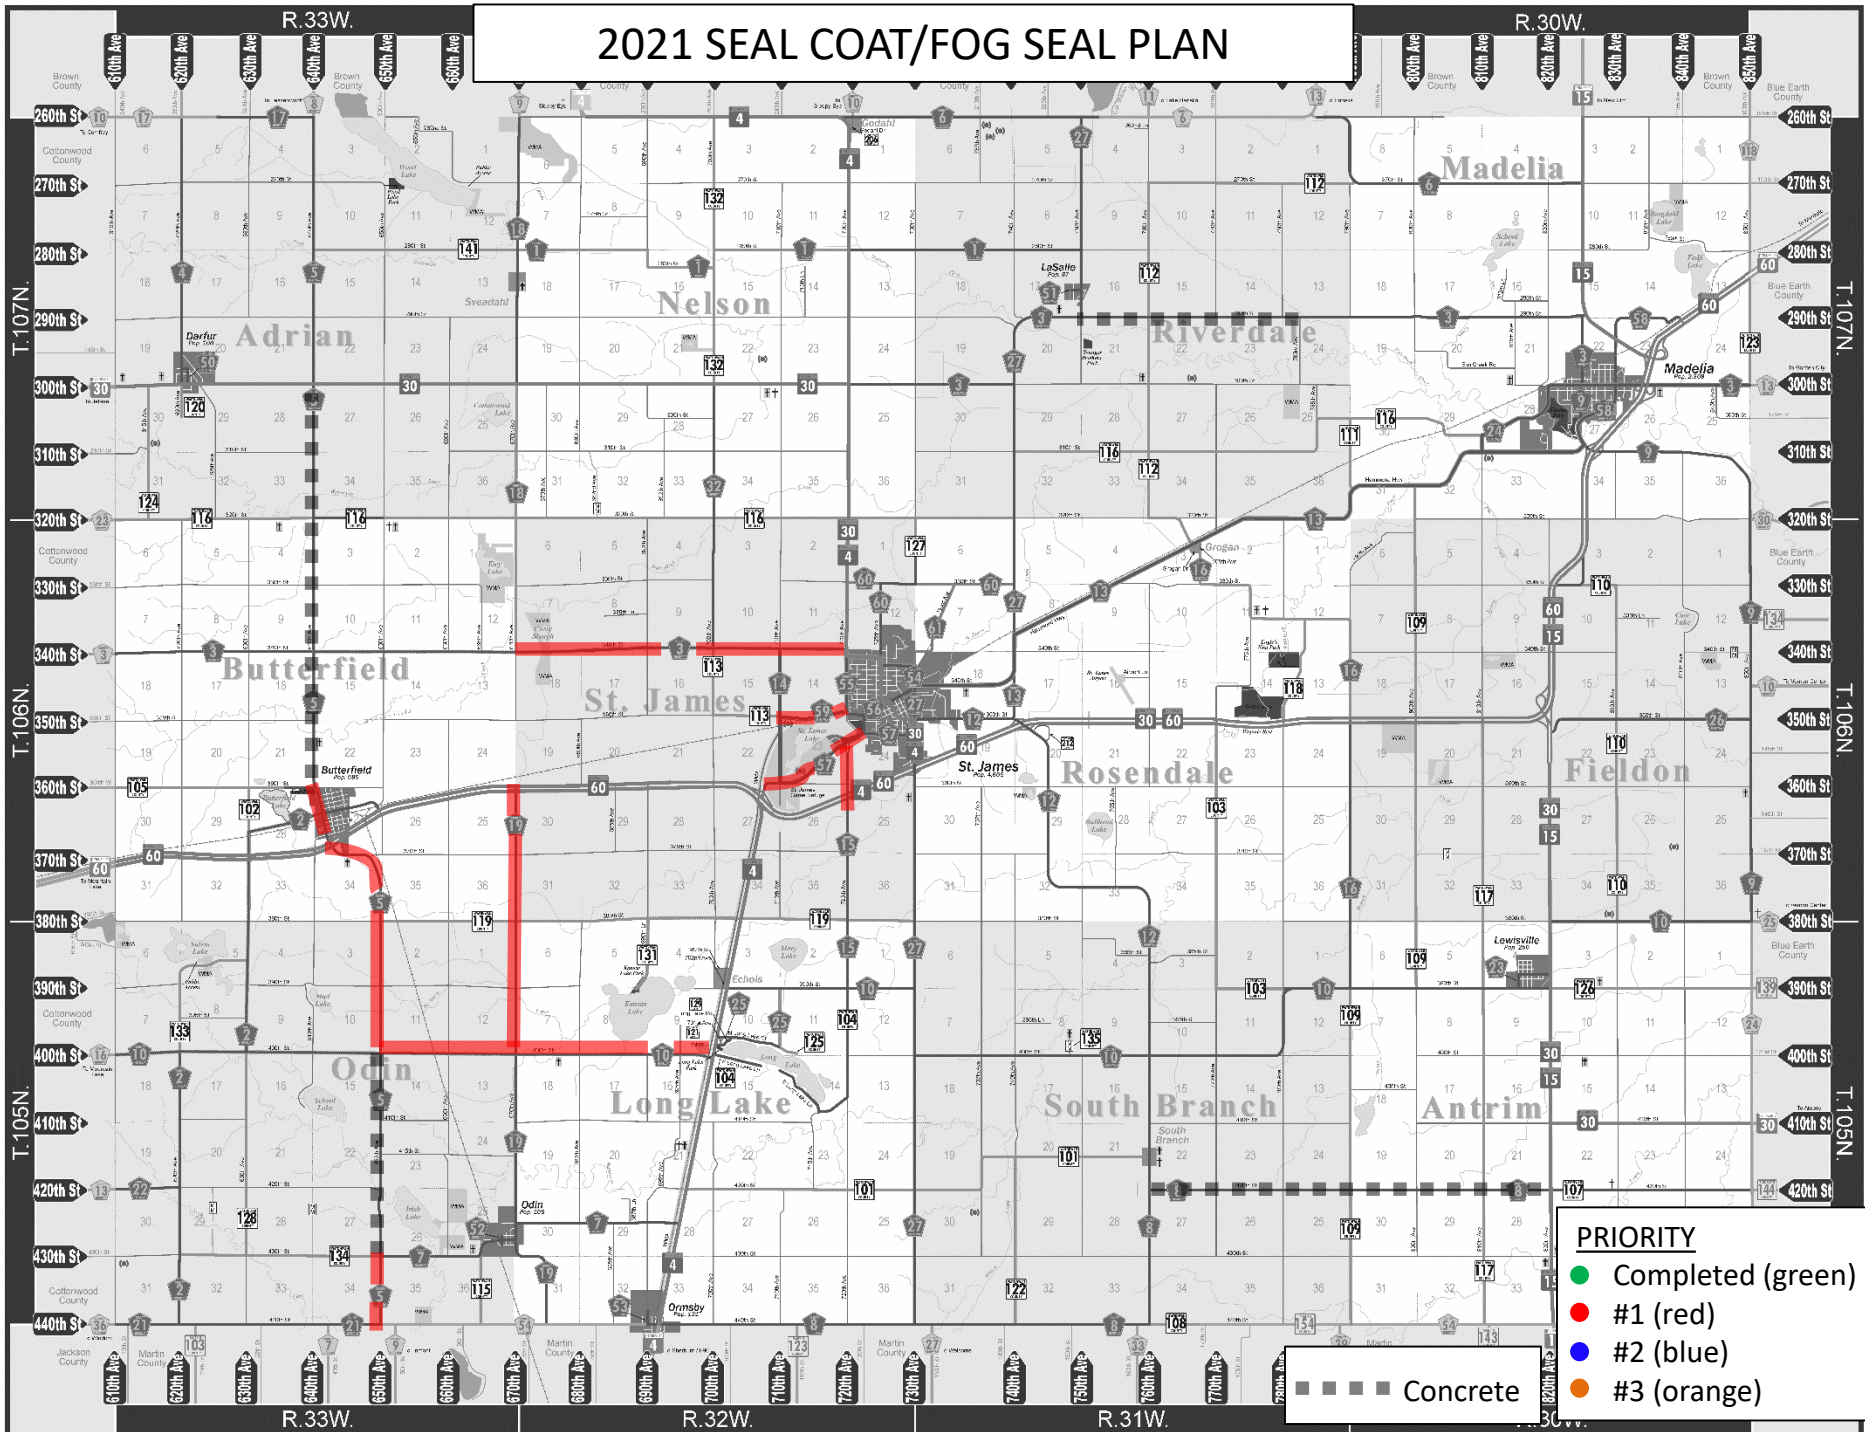

2021 SEAL COAT/FOG SEAL PLAN

- PRIORITY**
- Completed (green)
 - #1 (red)
 - #2 (blue)
 - #3 (orange)
- ■ ■ ■ Concrete