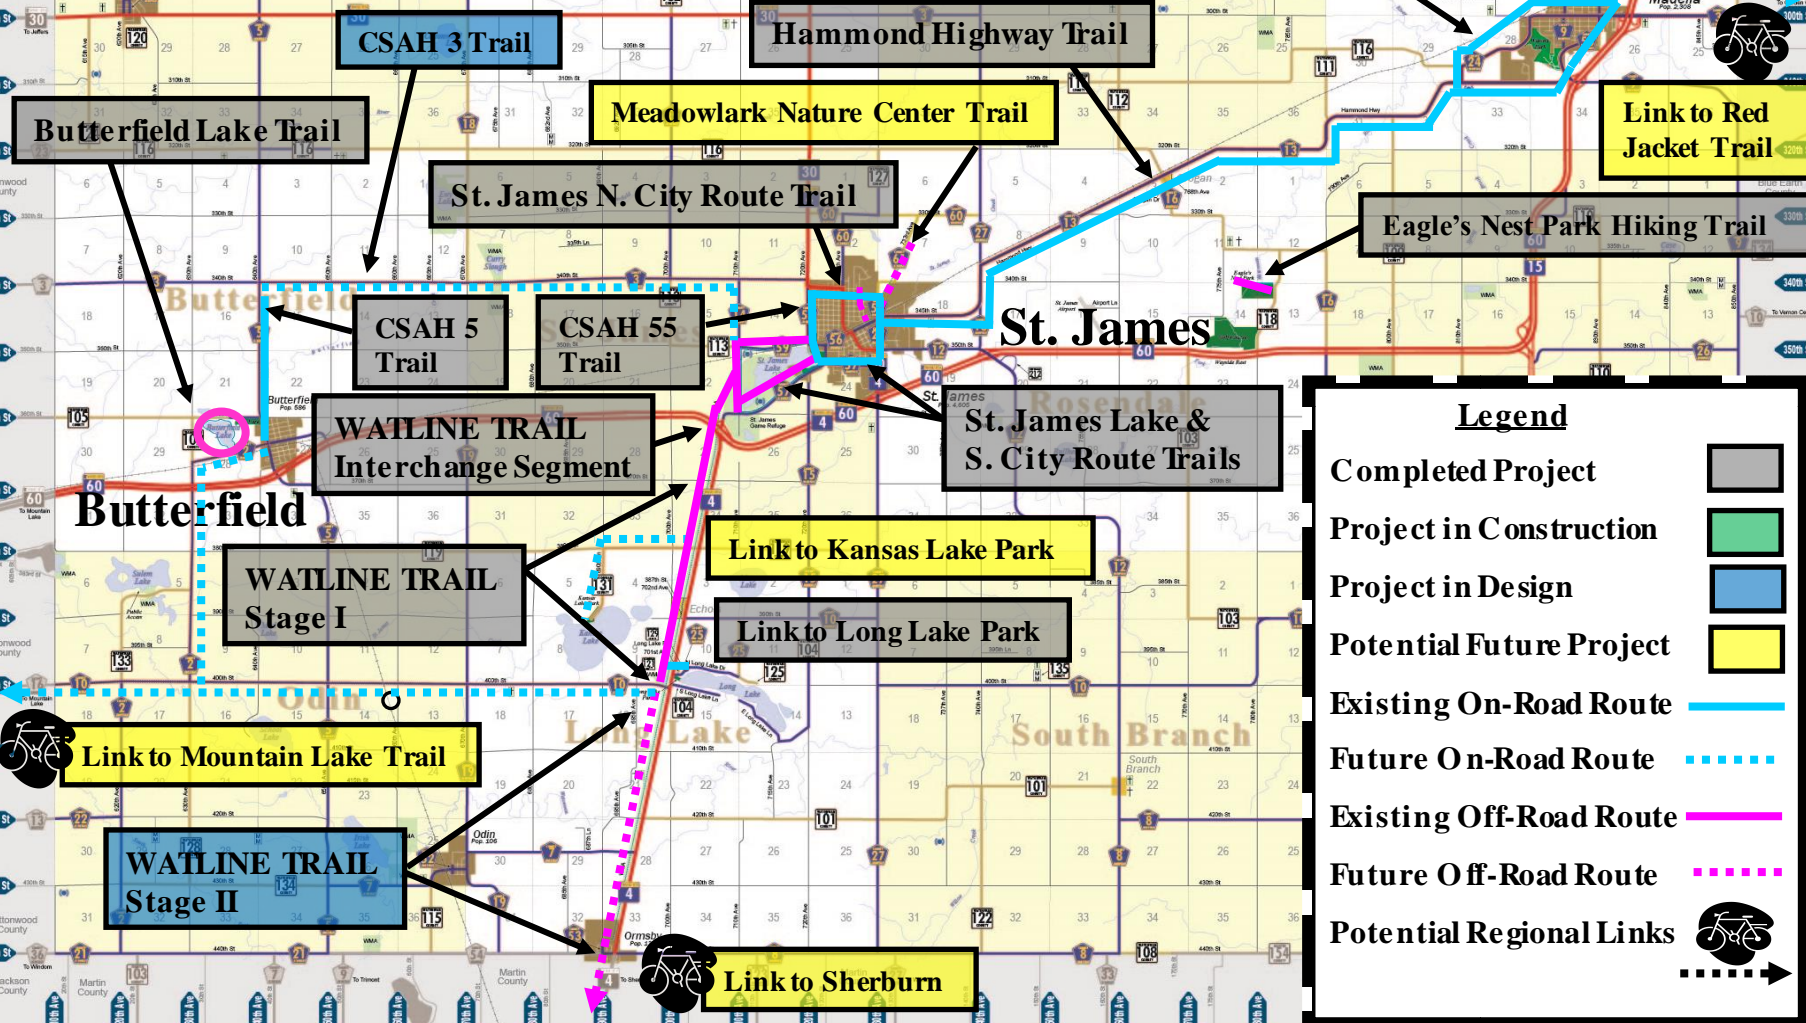

WATONWAN COUNTY

Watonwan County Trail System

Master Plan – July 2017

T.107N
T.106N
T.105N

T.107N
T.106N
T.105N

R.33W. R.32W. R.31W. R.30W.

R.33W. R.32W. R.31W. R.30W.

Legend

- Completed Project
- Project in Construction
- Project in Design
- Potential Future Project
- Existing On-Road Route
- Future On-Road Route
- Existing Off-Road Route
- Future Off-Road Route
- Potential Regional Links

Eagle's Nest Park Hiking Trail

CSAH 5 Trail

CSAH 55 Trail

St. James

St. James Lake & S. City Route Trails

WATLINE TRAIL Interchange Segment

Link to Kansas Lake Park

Butterfield

WATLINE TRAIL Stage I

Link to Long Lake Park

Link to Mountain Lake Trail

WATLINE TRAIL Stage II

Link to Sherburn

WATCOTS

WATONWAN COUNTY TRAIL SYSTEM